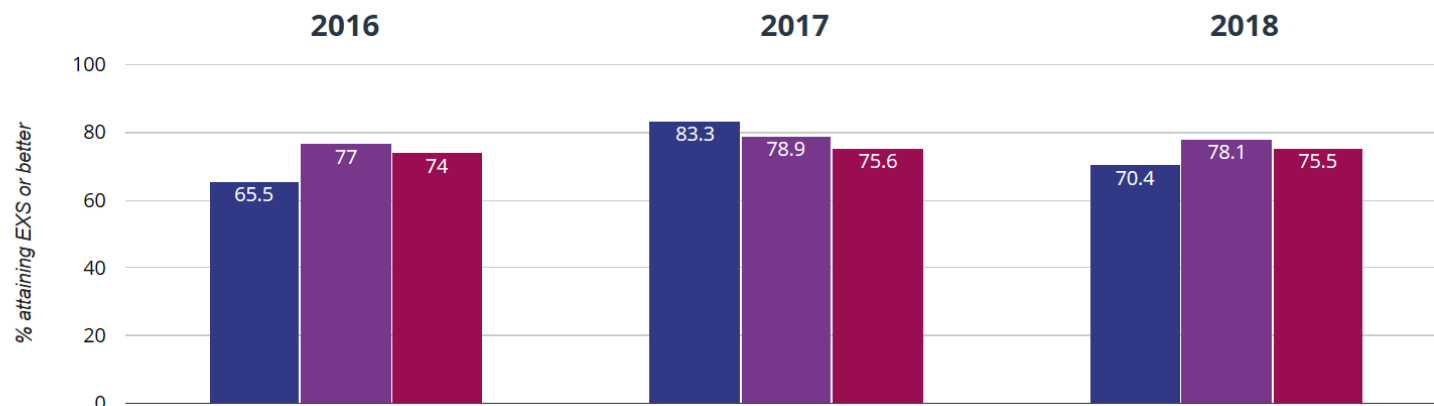

Key Stage 1 Reading 2018

Reading - attaining EXS or better

70.4% in 2018

12.9% points drop since 2017

4.9% points rise since 2016

- Chase View Community Primary School
- Staffordshire (297)
- National (16072)

Reading - attaining GDS

11.1% in 2018

8.9% points drop since 2017

0.8% points rise since 2016

- Chase View Community Primary School
- Staffordshire (297)
- National (16072)