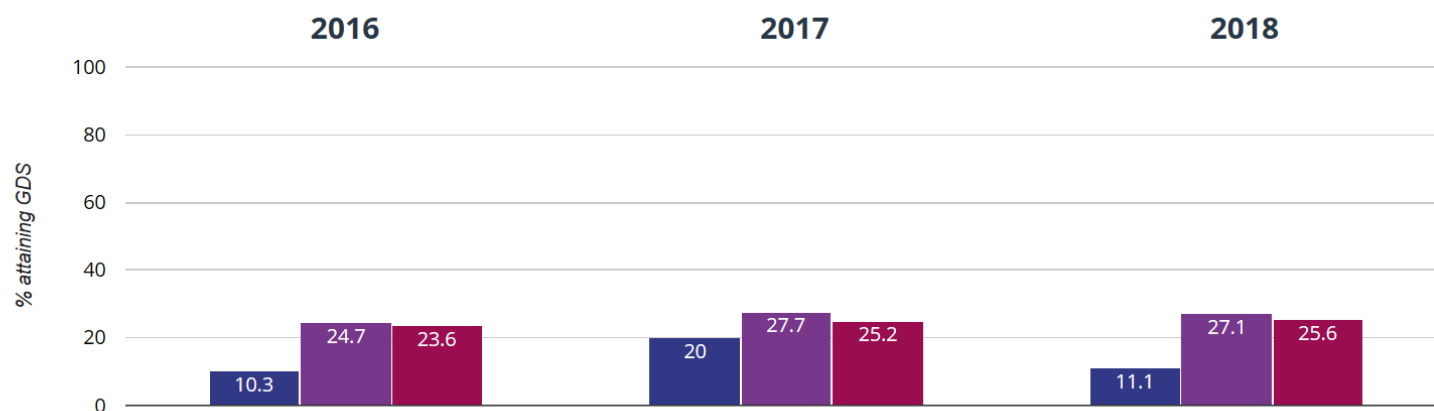

Key Stage 1 Reading 2018

Reading - attaining EXS or better

70.4% in 2018

12.9% points drop since 2017

4.9% points rise since 2016

- Chase View Community Primary School
- Staffordshire (297)
- National (16072)

Reading - attaining GDS

11.1% in 2018

8.9% points drop since 2017

0.8% points rise since 2016

- Chase View Community Primary School
- Staffordshire (297)
- National (16072)