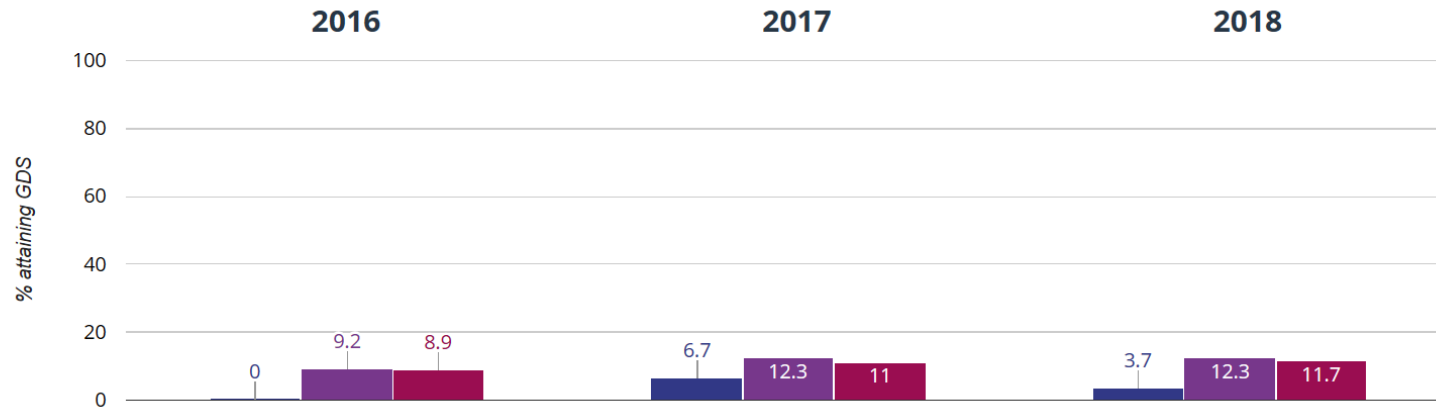

## RWM - attaining EXS or better

**51.9% in 2018**

**18.1% points drop since 2017**

**14% points rise since 2016**

- Chase View Community Primary School
- Staffordshire (297)
- National (16072)

## RWM - attaining GDS

**3.7% in 2018**

**3% points drop since 2017**

**3.7% points rise since 2016**

- Chase View Community Primary School
- Staffordshire (297)
- National (16072)