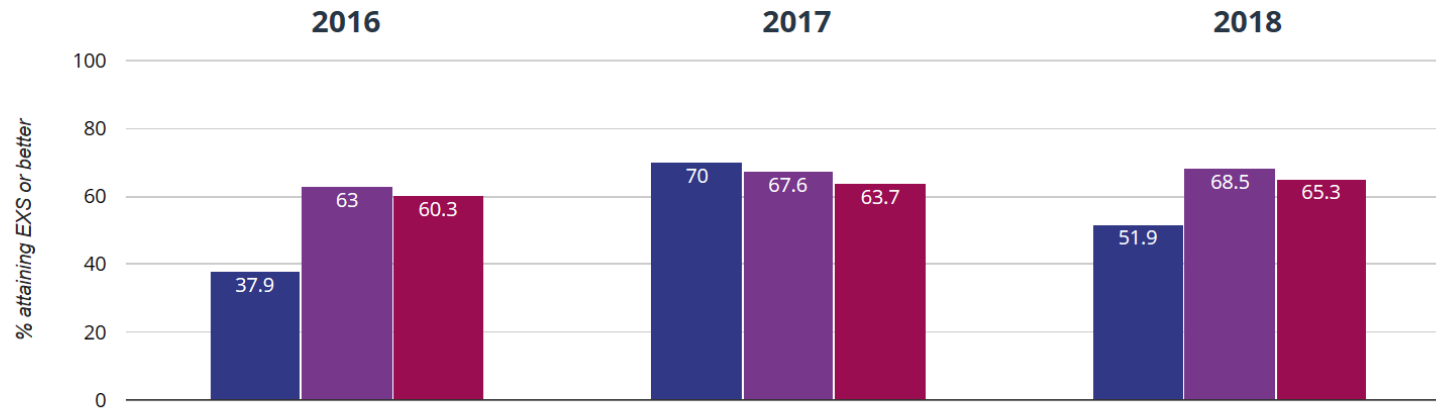

## RWM - attaining EXS or better

**51.9% in 2018**

**18.1% points drop since 2017**

**14% points rise since 2016**

- Chase View Community Primary School
- Staffordshire (297)
- National (16072)